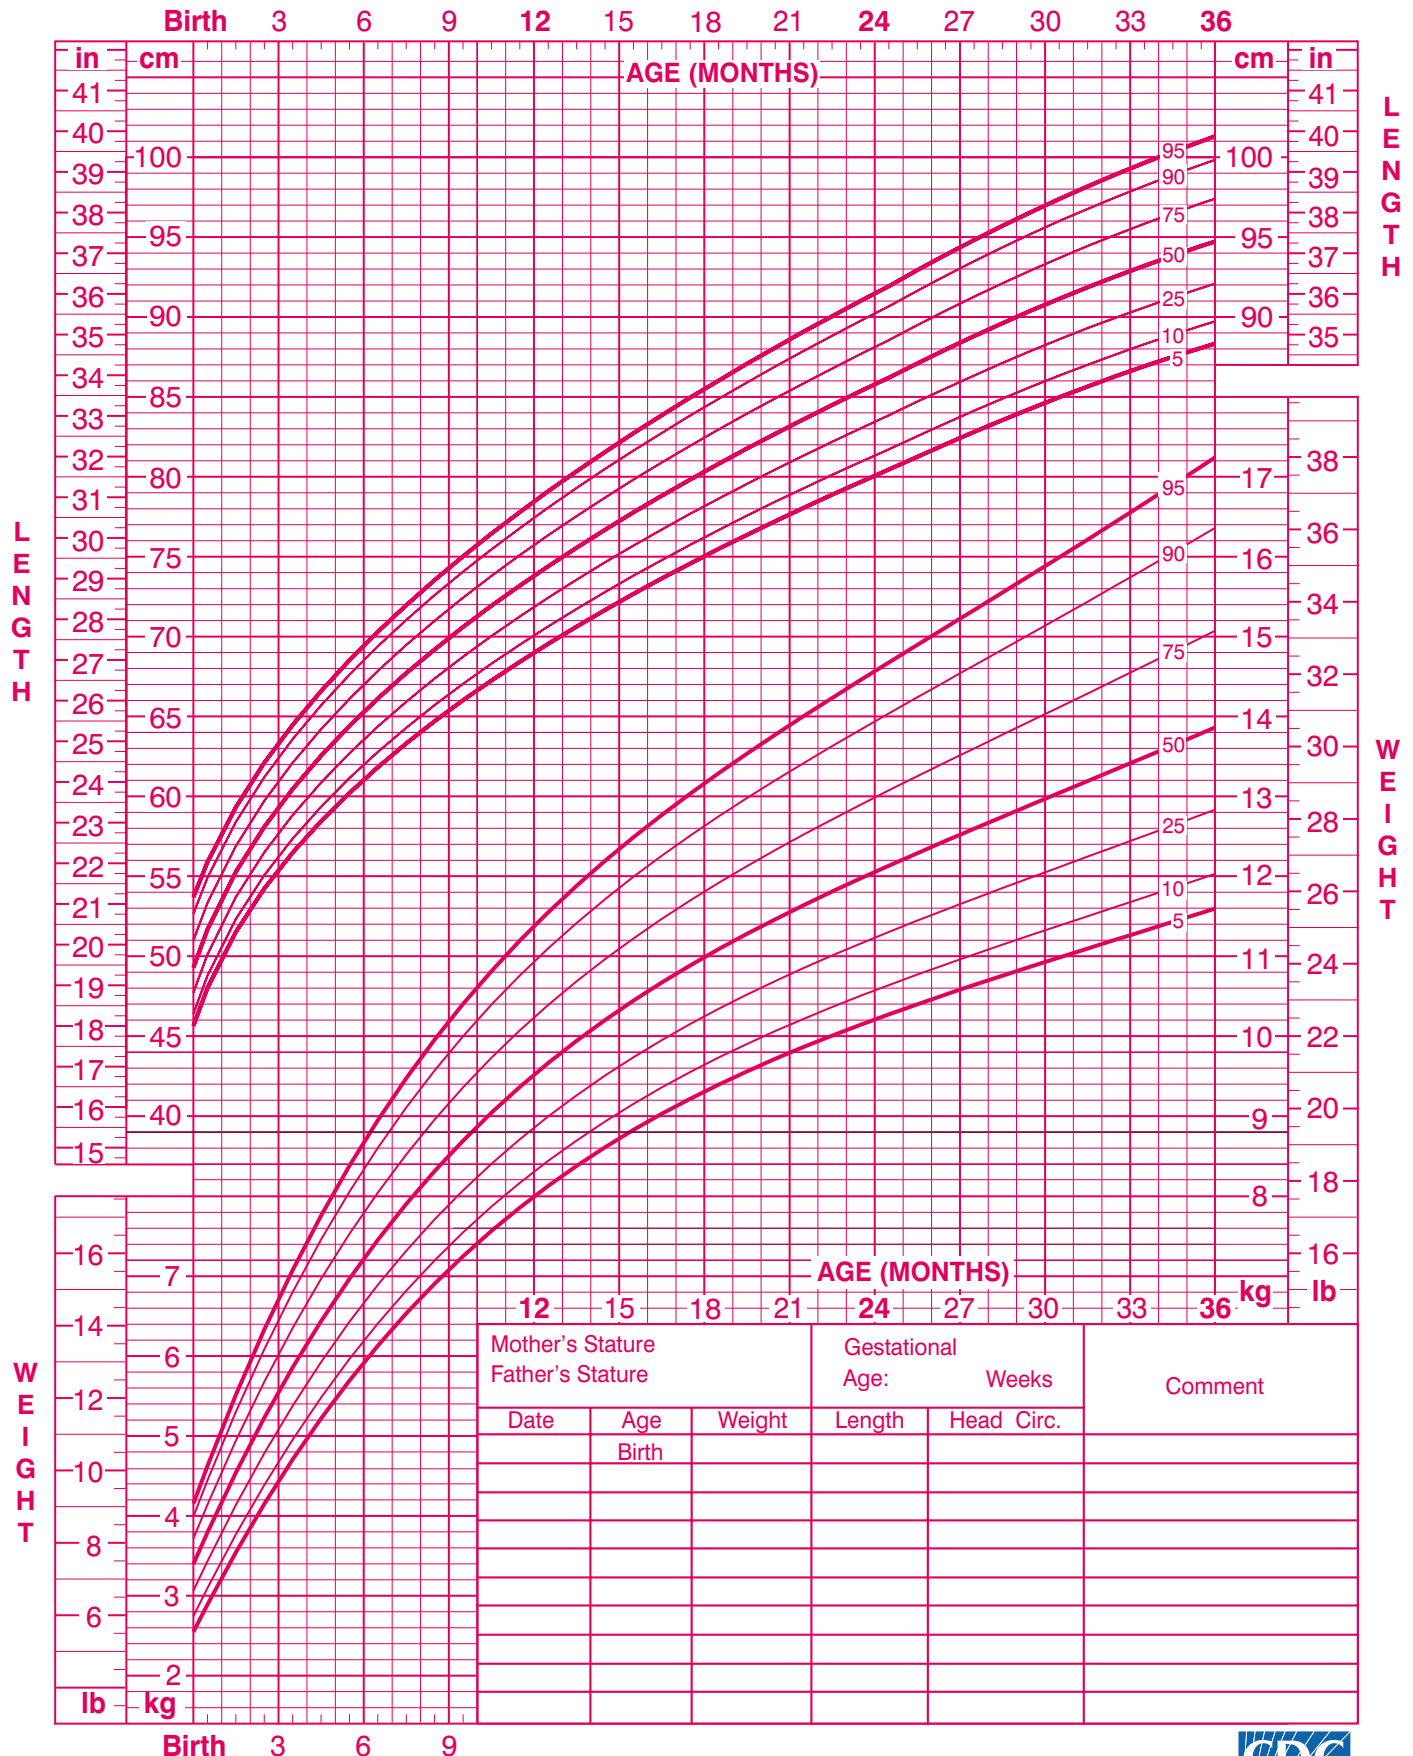

# Birth to 36 months: Girls

## Length-for-age and Weight-for-age percentiles

NAME \_\_\_\_\_

RECORD # \_\_\_\_\_

Published May 30, 2000 (modified 4/20/01).

SOURCE: Developed by the National Center for Health Statistics in collaboration with the National Center for Chronic Disease Prevention and Health Promotion (2000). <http://www.cdc.gov/growthcharts>